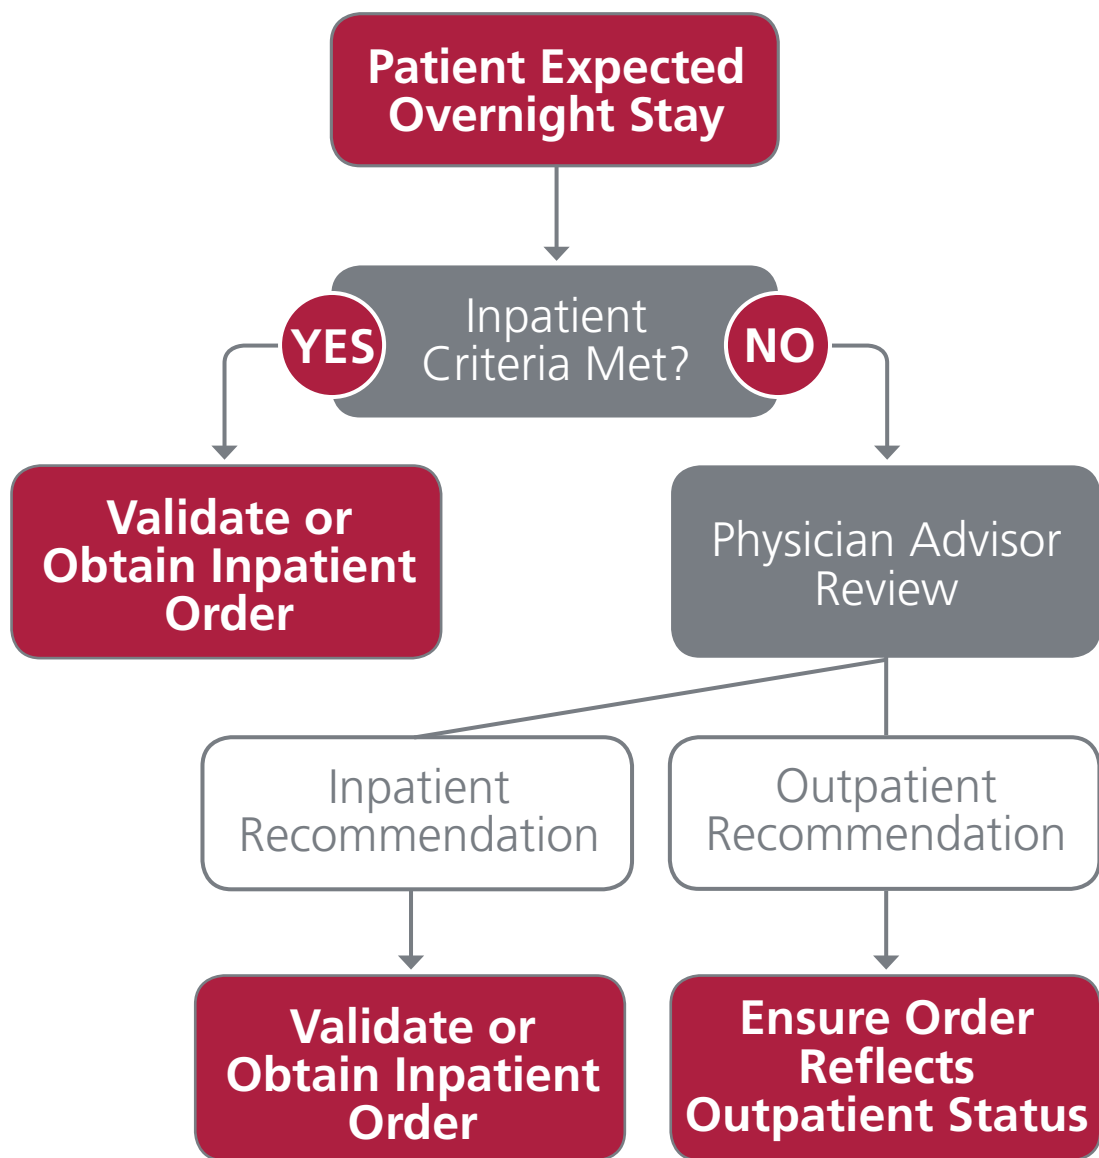

# Recommended Admission Status Workflow\*

\*For all admissions after January 1, 2016